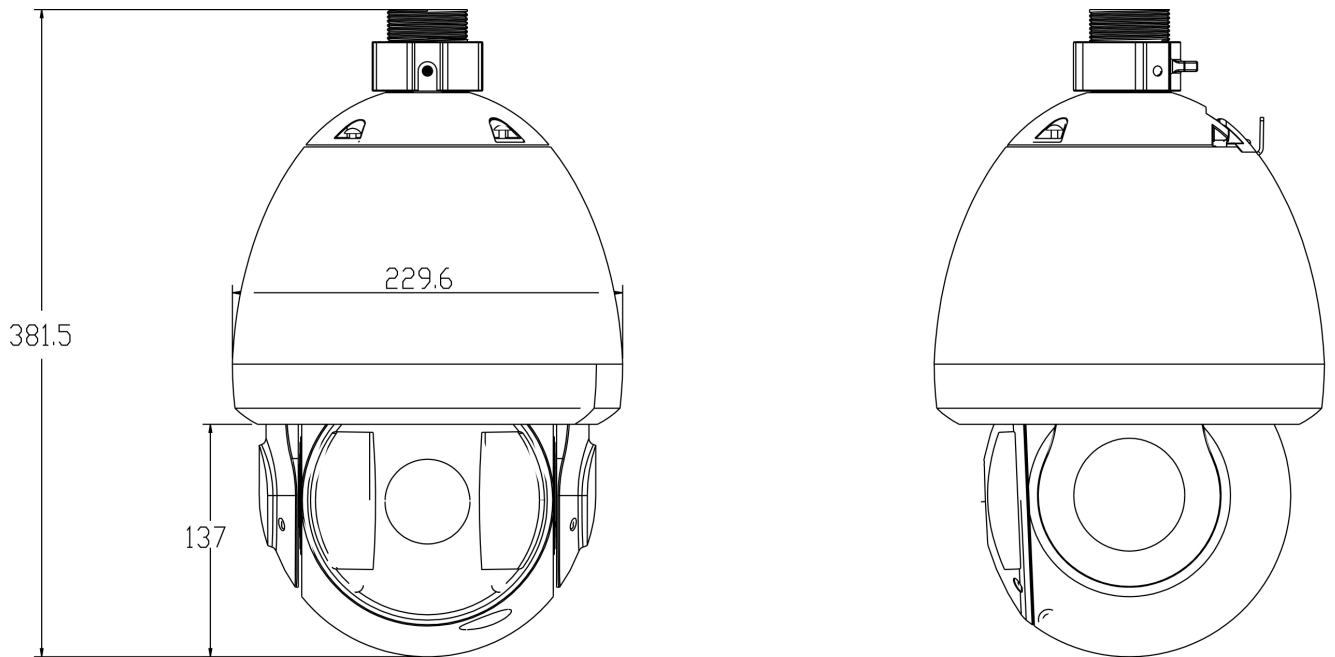

HKIZPTZM18

Dimensions (mm)

HKIZPTZM18

Technical Specifications

Model	HKIZPTZM18	
Camera		
Image Sensor	1/3" CCD	
Effective Pixels	1280(H) x 960(V)	
Scanning System	Progressive	
Electronic Shutter Speed	PAL:1/3~1/10000s NTSC:1/4~1/10000s	
Min. Illumination	Color: 0.1Lux/F1.6	B/W: 0.01Lux/F1.6
S/N Ratio	More than 50dB	
Video Output	BNC(1.0Vp-p/75Ω), PAL / NTSC	
Camera Features		
Max. IR LEDs Length	100m	
Day/Night	Auto(ICR) / Color / B/W	
Backlight Compensation	BLC / HLC	BLC / HLC / WDR
White Balance	Auto, ATW, Indoor, Outdoor, Manual	
Gain Control	Auto / Manual	
Noise Reduction	2D / 3D	
Privacy Masking	Up to 24 areas	
Digital Zoom	16x	
Lens		
Focal Length	4.7mm ~ 84.6mm (18x Optical zoom)	
Max Aperture	F1.6~F2.7	
Focus Control	Auto / Manual / One shot	
Angle of View	H: 55.2°~3.2°	
Close Focus Distance	100mm(wide) ~ 1500mm(Tele)	
PTZ		
Pan/Tilt Range	Pan: 0° ~ 360° endless; Tilt: -2° ~ 90°, auto flip 180°	
Manual Control Speed	Pan: 0.1°~160°/s; Tilt: 0.1°~120°/s	
Preset Speed	Pan: 240°/s; Tilt: 200°/s	
Preset	80(DH-SD), 255(Pelco-P/D)	
PTZ Mode	5 Pattern, 8 Tour, Auto Pan, Auto Scan	
Speed Setup	Human-oriented focal length/ speed adaptation	
Power up Action	Auto restore to previous PTZ and lens status after power failure	
Idle Motion	Activate Preset/Pan/Scan/Tour/Pattern if there is no command in the specified period	
Time Task	Auto activation of Preset/Pan/Scan/Tour/Pattern by preset-time	
Protocol	DH-SD, Pelco-P/D (Auto recognition)	
Video		
Compression	H.264 / MJPEG	
Resolution	1.3M(1280×960) / 720P(1280×720) / D1(704×576/704×480) /	