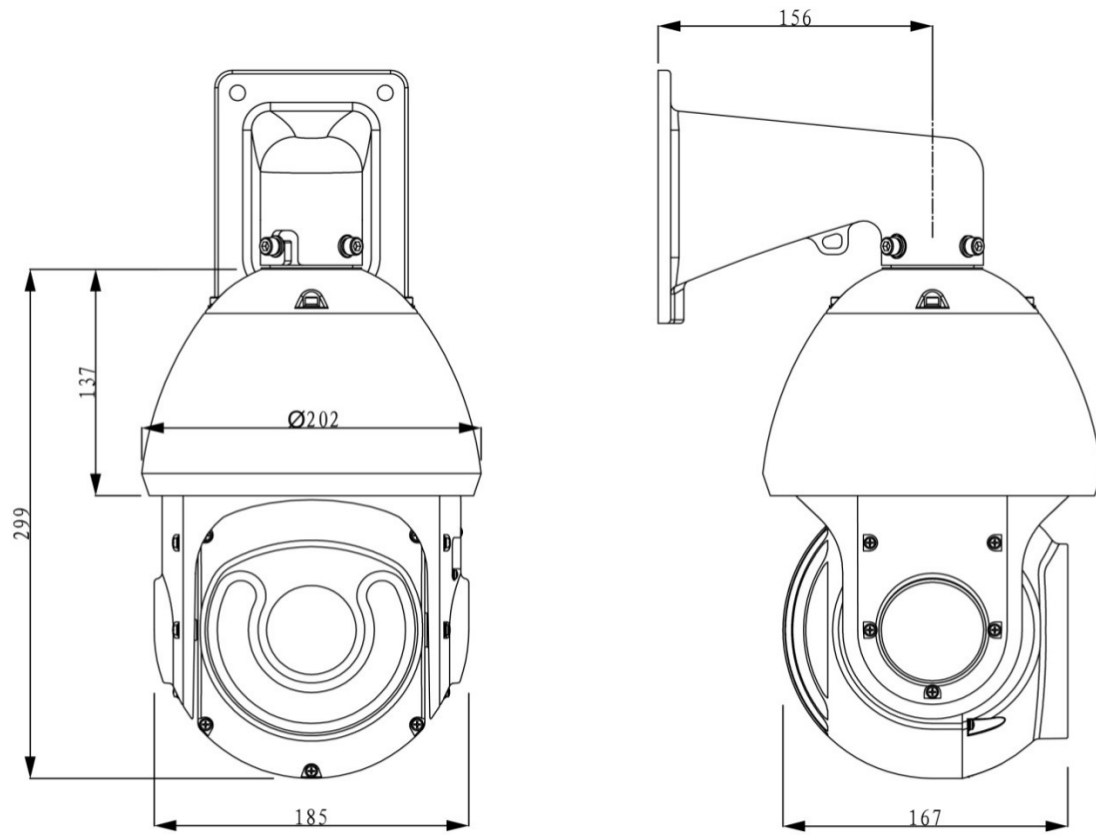

### Features

- Powerful 36x optical zoom
- H.264 & MJPEG dual-stream encoding and JPEG image capture
- 25/30fps@D1 (4CIF)/CIF/VGA resolution
- DWDR, Day/Night (ICR), DNR (2D&3D), Auto iris, Auto focus, AWB, AGC, BLC
- Multiple network monitoring: Web viewer, CMS(DSS/PSS) & DMSS
- Max 240°/s pan speed, 360° continuous pan rotation
- Up to 255 presets, 5 auto scan, 8 tour, 5 pattern
- Built-in 7/2 alarm in/out
- Support intelligent 3D positioning with DH-SD protocol
- Micro SD memory, IP66, IR LEDs up to 80m

**HKIZPTZI36**

**Dimensions (mm)**